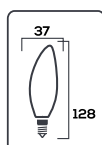

534 LUMEN

CONSUMO **6W** RESA **55W**

Luce calda 3000K
Luce Naturale 4000K
Luce Fredda 6400K

5637
5638
5639